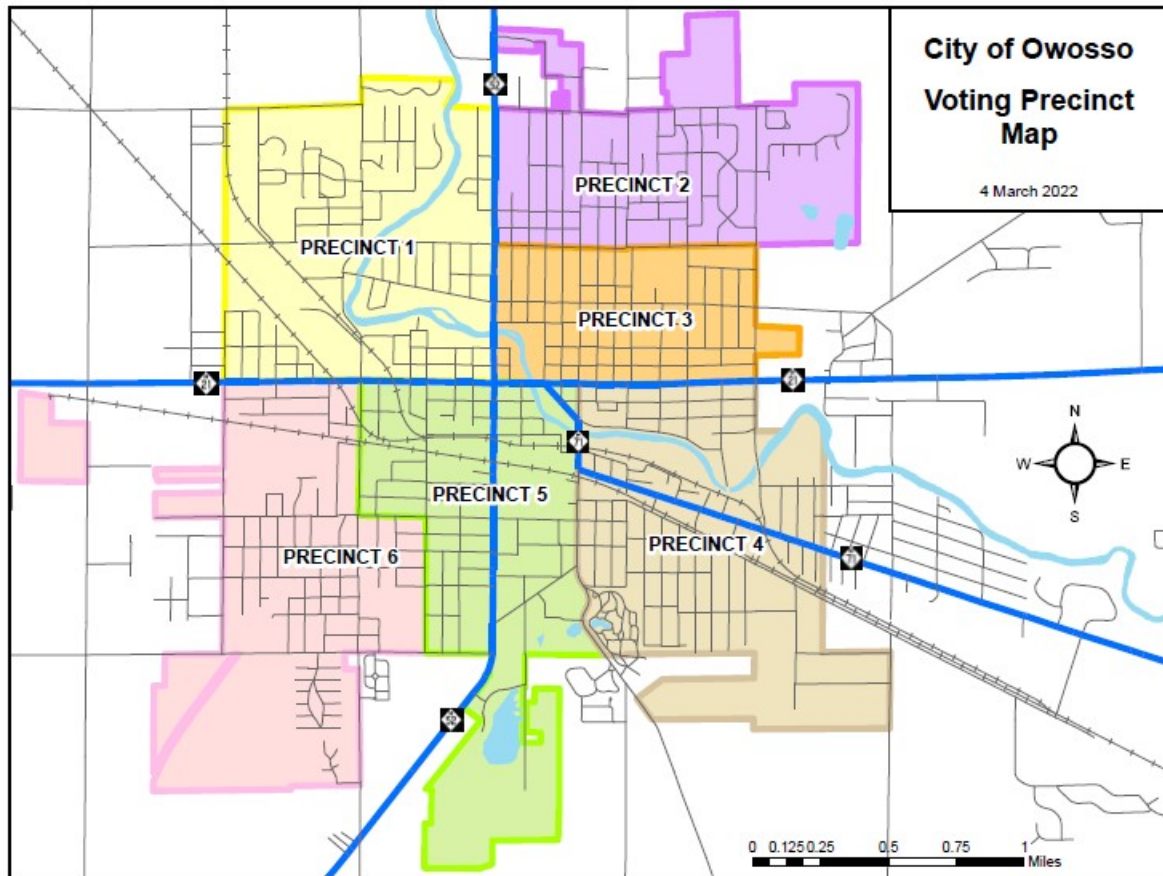

City of Owosso Voter District & Precinct Changes

Changes to legislative districts and voting precincts in the City of Owosso have been detailed by City Clerk Amy K. Kirkland. Voters will see significant changes in their legislative districts as the state lost a Congressional seat, and its federal and state districts were drawn for the first time by the new Michigan Independent Citizens Redistricting Commission. The City will continue to maintain six voting precincts, with polling locations remaining at the elementary schools and the administration building. The boundaries of four precincts have been adjusted to accommodate changes in the County Commission Districts and to bring all City precincts closer to the same size.

“The City will also be changing its precinct designations to comply with a request from the Bureau of Elections,” explained Kirkland. In the past, the City has used a two digit system to identify its precincts. Going forward, precincts will be labeled with a single digit, numbered one through six (1-6). These changes will become effective with the August 2, 2022 primary election. The new legislative districts and precinct designations are shown below:

Current City Precinct Designation	New City Precinct Designation	New Congressional District	New State Senate District	New State House District	County Commission District	Polling Location
1-1	1	7	28	71	1	Central School, 600 W. Oliver
2-1	2	7	28	71	2	Emerson School, 515 E. Oliver
2-2	3	7	28	71	2	Emerson School, 515 E. Oliver
2-3	4	7	28	71	2	Washington Campus, 645 Alger
2-4	5	7	28	71	2	Bryant School, 925 Hampton
6-1	6	7	28	71	6	Bryant School, 925 Hampton